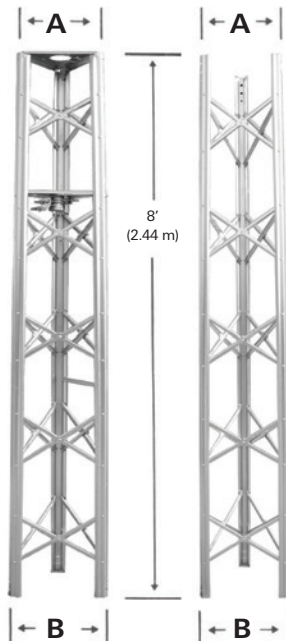

244A Cast aluminum mast clamp for up to 2½" (6.35 cm) masts.

TMCA Replacement mast clamp assemblies with sleeve bearing.

DM Mast 1½" (3.81 cm) 16 ga. x 8' (2.44 m) mast as supplied in DMX and DMXB.

GS123 Guy station fits DMX-01T to DMX-03 sections.

GS456 Guy station fits DMX-04 to DMX-06 sections.

DMXHB Universal house bracket included with DMXB series but designed to fit all DMX sections. 1" (2.54cm) x 30" (76.2cm) arms.

BP2S Heavy gauge base plate fits DMX-02 or DMX-02S sections

Base Stubs Set of three 4' (1.22 m) long, as shown below.

CBS-03 Fits DMX-03

CBS-04 Fits DMX-04

CBS-05 Fits DMX-05

CBS-06 Fits DMX-06

CBS-07 Fits DMX-07

CBS-08 Fits DMX-08

	A	B
DMX-01T	10 5/16" (26.19 cm)	12 11/16" (32.23 cm)
DMX-02	12 7/8" (32.70 cm)	14 7/8" (37.78 cm)
DMX-02S	15" (38.10 cm)	14 7/8" (37.78 cm)
DMX-02T	12 7/8" (32.70 cm)	14 7/8" (37.78 cm)
DMX-03	15 1/8" (38.42 cm)	16 15/16" (43.02 cm)
DMX-03T	15 1/8" (38.42 cm)	16 15/16" (43.02 cm)
DMX-04	17 3/8" (44.13 cm)	19 1/4" (48.90 cm)
DMX-04T	17 3/8" (44.13 cm)	19 1/4" (48.90 cm)
DMX-04S	19 11/16" (50.01 cm)	19 1/4" (48.90 cm)
DMX-05	19 1/2" (49.53 cm)	21 5/8" (54.93 cm)
DMX-05S	22 3/16" (56.36 cm)	21 15/16" (55.22 cm)
DMX-06	22" (55.88 cm)	24 3/16" (61.44 cm)
DMX-07	24 1/4" (62.87 cm)	26 11/16" (67.79 cm)
DMX-08	27 1/16" (68.74 cm)	29 1/4" (74.30 cm)

** Climb shields and hardware kits are also available

**CBS-03 CBS-06
CBS-04 CBS-07
CBS-05 CBS-08**