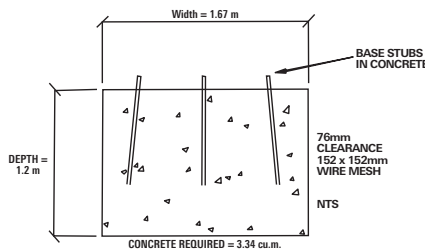

244A Cast aluminum mast clamp for up to 2½" (6.35 cm) masts.

TMCA Replacement mast clamp assemblies with sleeve bearing.

DM Mast 1½" (3.81 cm) 16 ga. x 8' (2.44 m) mast as supplied in DMX and DMXB.

GS123 Guy station fits DMX-01T to DMX-03 sections.

GS456 Guy station fits DMX-04 to DMX-06 sections.

DMXHB Universal house bracket included with DMXB series but designed to fit all DMX sections. 1" (2.54cm) x 30" (76.2cm) arms.

BP2S Heavy gauge base plate fits DMX-02 or DMX-02S sections

Base Stubs Set of three 4' (1.22 m) long, as shown below.

CBS-03 Fits DMX-03

CBS-04 Fits DMX-04

CBS-05 Fits DMX-05

CBS-06 Fits DMX-06

CBS-07 Fits DMX-07

CBS-08 Fits DMX-08

	A	B
DMX-01T	10 5/16" (26.19 cm)	12 11/16" (32.23 cm)
DMX-02	12 7/8" (32.70 cm)	14 7/8" (37.78 cm)
DMX-02S	15" (38.10 cm)	14 7/8" (37.78 cm)
DMX-02T	12 7/8" (32.70 cm)	14 7/8" (37.78 cm)
DMX-03	15 1/8" (38.42 cm)	16 15/16" (43.02 cm)
DMX-03T	15 1/8" (38.42 cm)	16 15/16" (43.02 cm)
DMX-04	17 3/8" (44.13 cm)	19 1/4" (48.90 cm)
DMX-04T	17 3/8" (44.13 cm)	19 1/4" (48.90 cm)
DMX-04S	19 11/16" (50.01 cm)	19 1/4" (48.90 cm)
DMX-05	19 1/2" (49.53 cm)	21 5/8" (54.93 cm)
DMX-05S	22 3/16" (56.36 cm)	21 15/16" (55.22 cm)
DMX-06	22" (55.88 cm)	24 3/16" (61.44 cm)
DMX-07	24 1/4" (62.87 cm)	26 11/16" (67.79 cm)
DMX-08	27 1/16" (68.74 cm)	29 1/4" (74.30 cm)

** Climb shields and hardware kits are also available

**CBS-03 CBS-06
CBS-04 CBS-07
CBS-05 CBS-08**