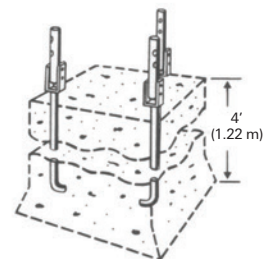

WADE ANTENNA'S ONGOING POLICY OF CONTINUING DEVELOPMENT MAY RESULT IN SPECIFICATION CHANGES TO ITS PRODUCTS